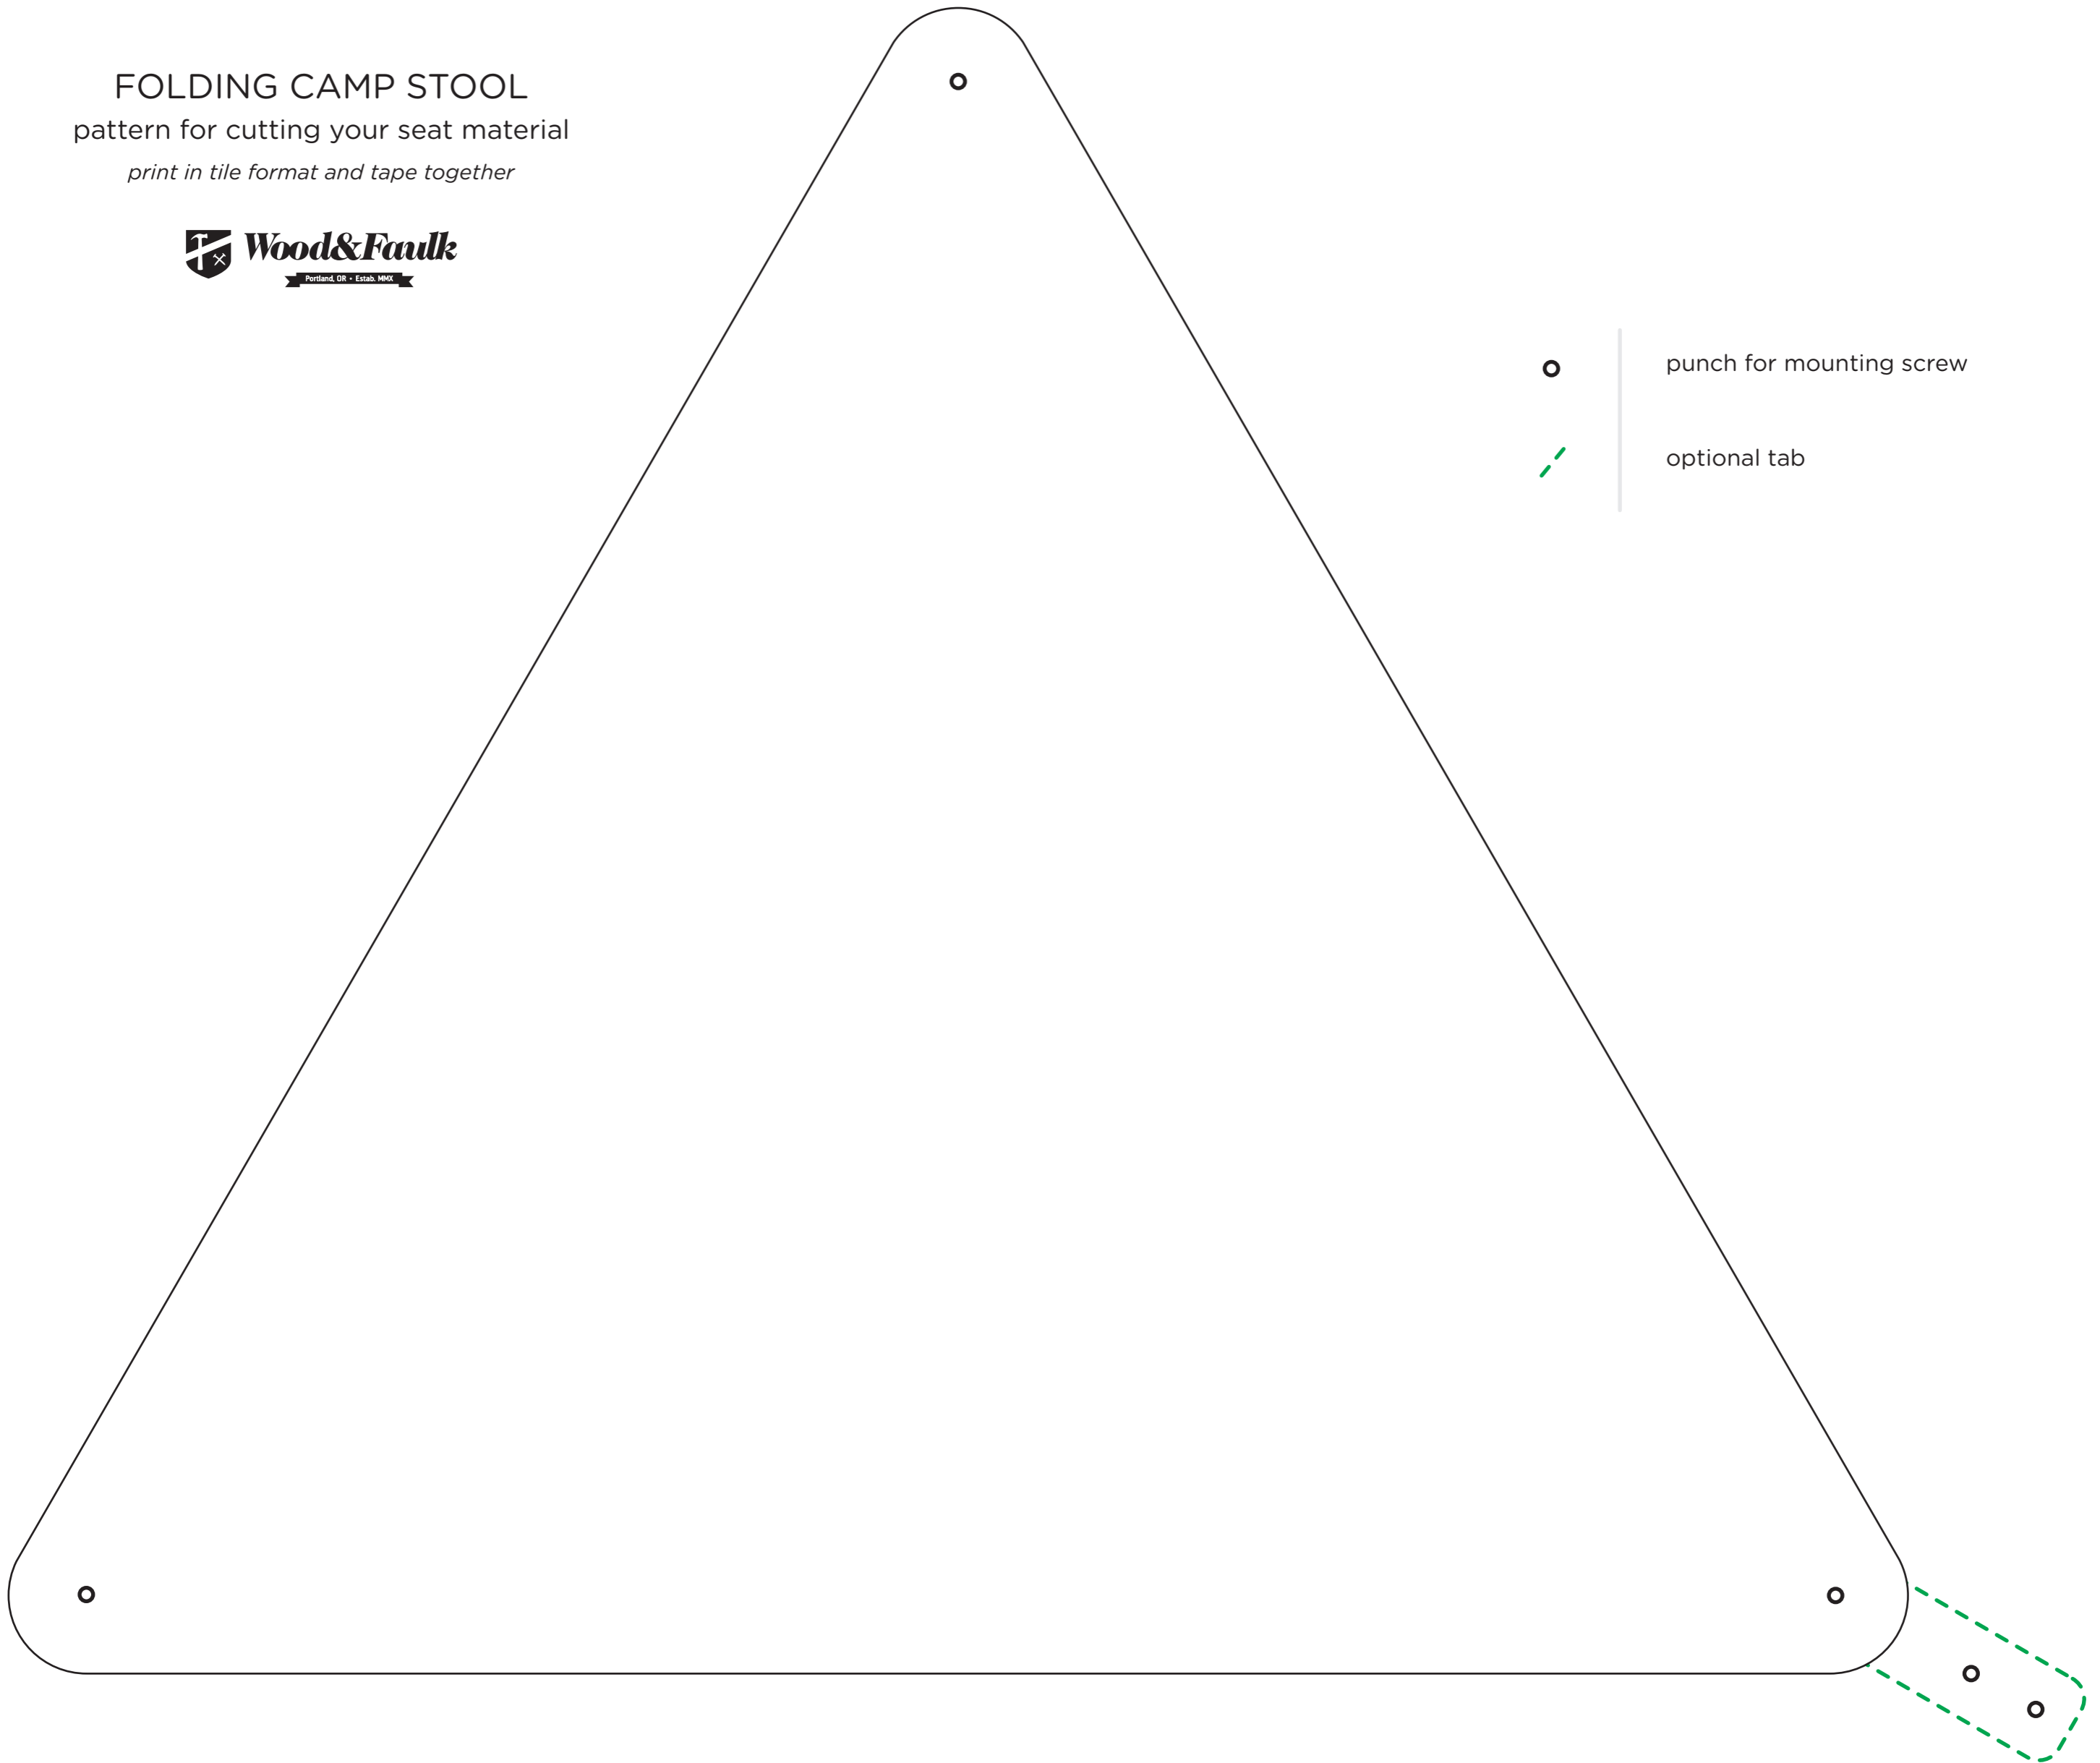

FOLDING CAMP STOOL  
pattern for cutting your seat material  
*print in tile format and tape together*

- punch for mounting screw
- - - optional tab